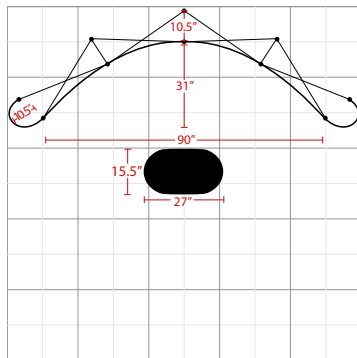

BIG WAVE 10FT POP DISPLAY GRAPHIC PACKAGE

Graphic Package

*Podium graphic is optional.

The box represents 10'x10' booth.

Product Features

The big Wave Pop Up Display, a trade show classic, comes with everything you need to effectively promote your product. Designed specifically to fit 10ft. trade show booths, the straightforward look of the Big Wave gives a professional presentation. Expand the geometric aluminum frame, click locking mechanisms into place, and hang the graphic panels to complete set up. Various styles and sizes available up to 20ft wide. Choose from PVC or laminate material.

Display Dimension	10'W x 7.4'H x 3.5'D
Graphic Size	159.812"W x 88.96"H

Graphic Material

12 Mil Titanium Blockout Film / 10 Mil Polycarbonate Overlaminate

Graphic Finishing

Magnetic strips on the sides and hanging hardware on top and bottom

Construction

Aluminum frame

Magnetic strips and hooks on top

Aluminum channel bars w/ magnetic strips

Weights - Dimensions

Shipping Weight	95 lbs
Shipping Dimensions	40" x 28" x 18"

Package Includes

- (1) Aluminum frame w/bag
- (17) Silver channel bars
- (1) Podium case w/ lid
- (2) 150 watt halogen lights
- (1) Instruction sheet
- (1) Lid fabric
- (1) Podium wrap
- (4) Black channel bars
- (1) Repair kit
- (4) Graphic center panels
- (2) Graphic end panels
- (1) Channel bar bag

Warranty

- Life time on Stand
- 1 year on Graphic

Graphic Specification

159.812"W x 88.96"H

Graphic Turnaround Time is 2 business days for up to 2 sets