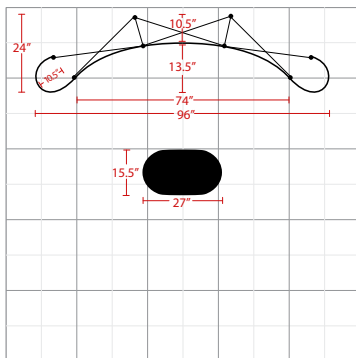

BIG WAVE 8FT POP UP DISPLAY GRAPHIC PACKAGE

Graphic Package

*Podium graphic is optional.

The box represents 10'x10' booth.

Product Features

The big Wave Pop Up Display, a trade show classic, comes with everything you need to effectively promote your product. Designed specifically to fit 10ft. trade show booths, the straightforward look of the Big Wave gives a professional presentation. Expand the geometric aluminum frame, click locking mechanisms into place, and hang the graphic panels to complete set up. Various styles and sizes available up to 20ft wide. Choose from PVC or laminate material.

Display Dimension	8'W x 7.4'H x 2D'
Graphic Size	132.679"W x 88.96"H

Graphic Material

12 Mil Titanium Blockout Film / 10 Mil Polycarbonate Overlaminate

Graphic Finishing

Magnetic strips on the sides and hanging hardware on top and bottom

Construction

Aluminum frame

Laminated panels w/ magnetic strips

Aluminum channel bars w/ magnetic strips

Weights - Dimensions

Shipping Weight	95 lbs
Shipping Dimensions	40" x 28" x 18"

Package Includes

- (1) Aluminum frame w/bag
- (14) Silver channel bars
- (1) Podium case w/ lid
- (2) 150 watt halogen lights
- (1) Instruction sheet
- (1) Lid fabric
- (1) Podium wrap
- (4) Black channel bars
- (1) Repair kit
- (3) Graphic center panels
- (2) Graphic end panels
- (1) Channel bar bag

Display Dimension	8'W x 7.4'H x 2'D
-------------------	-------------------

Graphic Material

Velcro receptive fabric

Graphic Finishing

Magnetic strips on the sides and hanging hardware on top and bottom

Construction