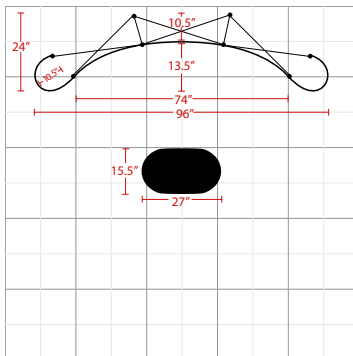

Display Dimension	8'W x 7.4'H x 2D'
Graphic Size	132.679"W x 88.96"H

Graphic Material

12 Mil Titanium Blockout Film / 10 Mil Polycarbonate Overlaminate

Graphic Finishing

Magnetic strips on the sides and hanging hardware on top and bottom

Fabric Panel Color Options

Coal
PMS Black c

Imperial
PMS 281c

Silver
PMS 423c

The box represents 10'x10' booth.

Product Features

The big Wave Pop Up Display, a trade show classic, comes with everything you need to effectively promote your product. Designed specifically to fit 10ft. trade show booths, the straightforward look of the Big Wave gives a professional presentation. Expand the geometric aluminum frame, click locking mechanisms into place, and hang the graphic panels to complete set up. Various styles and sizes available up to 20ft wide. Choose from PVC or laminate material.

Display Dimension	8'W x 7.4'H x 2'D
-------------------	-------------------

Graphic Material

Velcro receptive fabric

Graphic Finishing

Magnetic strips on the sides and hanging hardware on top and bottom

Construction

Aluminum frame

Velcro receptive fabric panels w/ magnetic strips

Aluminum channel bars w/magnetic strips

Weights - Dimensions

Shipping Weight	95 lbs
-----------------	--------

Shipping Dimensions	40" x 28" x 18"
---------------------	-----------------