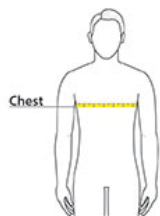

Nike Essential 1/2-Zip Cover-Up. NKHM8036

PRODUCT MEASUREMENTS

| | XS | S | M | L | XL | 2XL | 3XL | 4XL |
|----------------------|--------|--------|--------|--------|--------|--------|--------|--------|
| Body Length at Back | 27 1/8 | 27 1/2 | 27 7/8 | 28 3/4 | 29 1/2 | 30 1/4 | 31 1/8 | 31 7/8 |
| Chest | 18 1/2 | 20 | 21 5/8 | 23 1/4 | 25 | 27 1/8 | 29 1/4 | 31 1/8 |
| Set-In Sleeve Length | 26 1/8 | 26 1/4 | 26 1/2 | 26 3/4 | 26 7/8 | 27 1/8 | 27 1/2 | 27 1/8 |

Body Length at Back: Measured from high point shoulder to finished hem at back.

Chest: Measured across the chest one inch below armhole when laid flat.

Set-In Sleeve Length: Measure from Center Back neck to shoulder point to sleeve hem.

SIZE CHARTS

| | XS | S | M | L | XL | 2XL | 3XL | 4XL |
|-------|-------|--------------|--------------|-------|--------------|---------------------|--------------|-------|
| Chest | 32-35 | 35-37 1/2 | 37 1/2-41 | 41-44 | 44-48 1/2 | 48 1/2-53 1/2 | 53 1/2-58 | 58-63 |

SPEC SHEET + MEASUREMENTS

Nike Essential 1/2-Zip Cover-Up. NKHM8036

HOW TO MEASURE

CHEST

Measure under the arm and around the fullest part of the chest with arms down, keeping tape horizontal.

COLORS

Please note: PMS code information is shown only when an exact match is available.